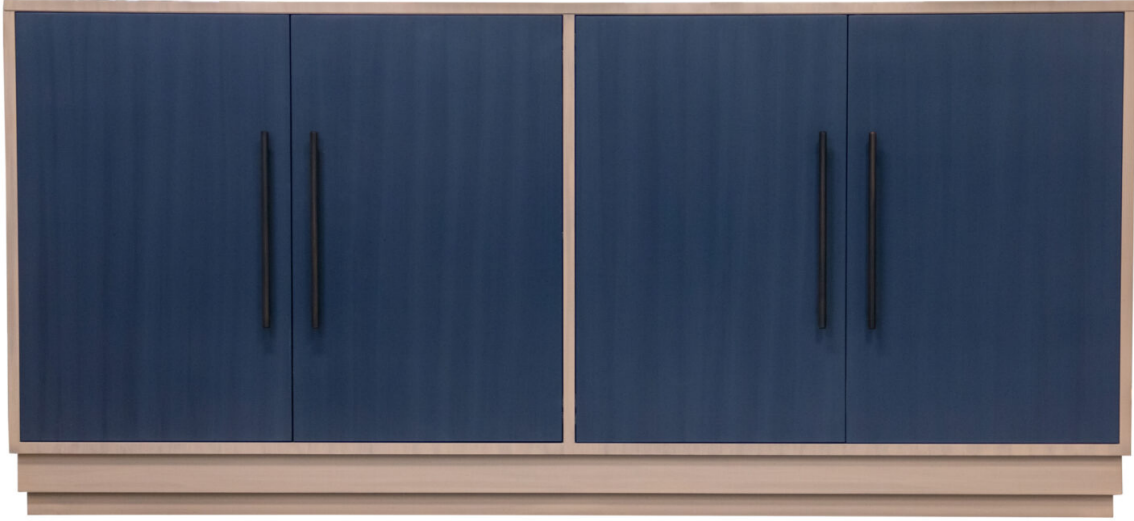

KINDEL

68-2-DR1-DR1-BL2

Facets 72" Credenza, Four Door

Facets

This Facets chest features four doors. This version has a Step Plinth base. The hardware is Slim Bar pull in brushed Nickel. As shown, case in Grey Striata (375) and doors in Indigo Striata (373). For more information on the array of luxury options with Facets, [Click Here](#).

Wood Species: Maple

Dimensions

Width: 72" (182.88 cm)

Height: 33" (83.82 cm)

Depth: 18" (45.72 cm)

Contact

616.243.3676
8am-5pm ET
customerservice@kindelfurniture.com

Headquarters