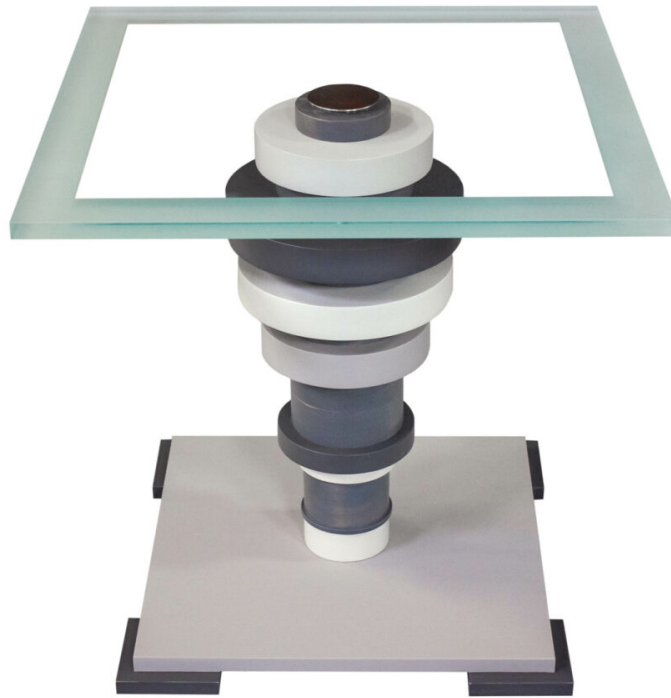

KINDEL

52-817

Gear Lamp Table - Glass Top

Jeffery Roberts Collection

Glass top version of the Gear table. The square glass top has a frosted edge and is secured to the pedestal with a decorative metal cap. Multi-colored discs, available in several paint and stain color combinations, create the industrial gear-inspired, center pedestal. Standard in one finish color but use of multiple colors on gears, as shown, is an option for an extra charge.

Wood Species: Maple

Dimensions

Width: 24" (60.96 cm)

Height: 24" (60.96 cm)

Depth: 24" (60.96 cm)

Contact

616.243.3676
8am-5pm ET
customerservice@kindelfurniture.com

Headquarters