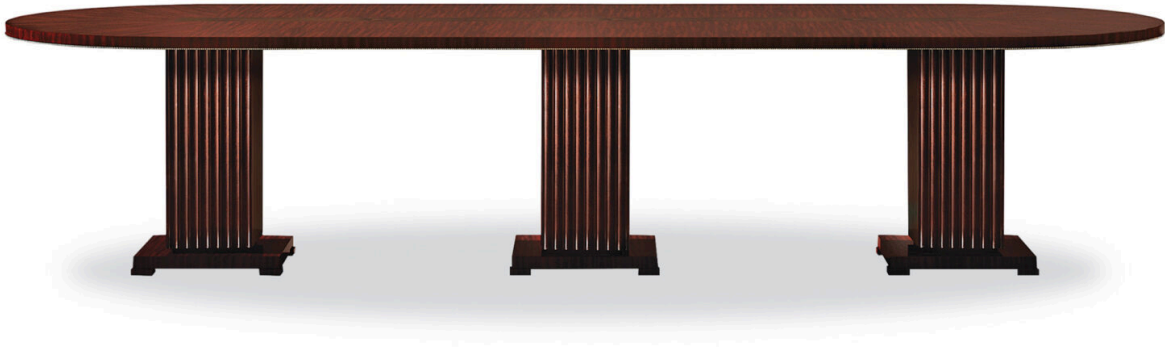

COUNCILL

CONTRACT

6922-16850A

Oval Conference Table - Delineations

Delineations

Ribbon Stripe Mahogany with A Veneer. Black/white checker inlay. Fluted pedestals. Top view with A Veneer. Shown with 690-01 Pedestals.

Dimensions

Width: 168" (426.72 cm)

Height: 30" (76.2 cm)

Depth: 50" (127 cm)

Contact

616.243.3676
8am-5pm ET
customerservice@kindelfurniture.com

Headquarters

Kindel Grand Rapids
4047 Eastern Ave SE
Grand Rapids, MI 49508
616.243.3676