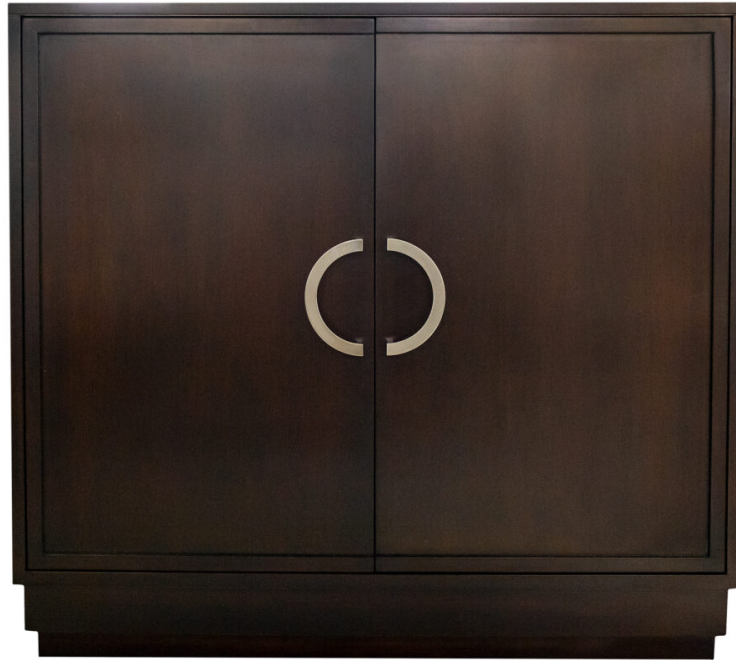

KINDEL

68-1-DR4-BL1

Facets 36" Chest, Two Doors

Facets

The Facets Collection allows you to choose from door or drawer chests or credenzas in multiple sizes with an array of options. This version finished in Heron (563). The base is a Double Plinth Base. Half Circle pull in Nickel. Shown in Heron (563). For more information on the array of luxury options with Facets, [Click Here](#).

Wood Species: Maple

Dimensions

Width: 36" (91.44 cm)

Height: 33.75" (85.725 cm)

Depth: 18" (45.72 cm)

Contact

616.243.3676
8am-5pm ET
customerservice@kindelfurniture.com

Headquarters