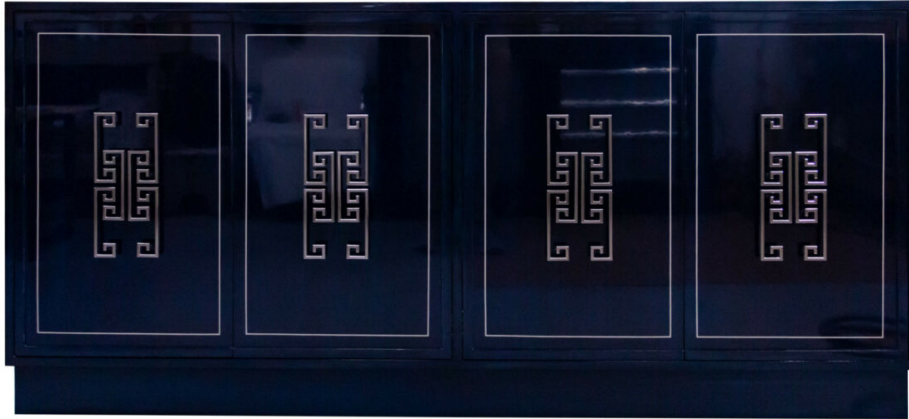

COUNCILL

68-2-DR4-DR4-BL2B

Facets 72" Credenza, Four Door

Facets

The 72" Credenza is available with doors and drawers.

This version is 72" wide with 4 doors. The doors feature flat frame, step plinth base, Greek key in nickel in custom arrangement. Finished in Wolverine (65) and Putty (32).

For more information on the array of luxury options with Facets, [Click Here](#).

Wood Species: Maple

Dimensions

Width: 72" (182.88 cm)

Height: 33" (83.82 cm)

Depth: 18" (45.72 cm)

Contact

616.243.3676
8am-5pm ET
customerservice@kindelfurniture.com