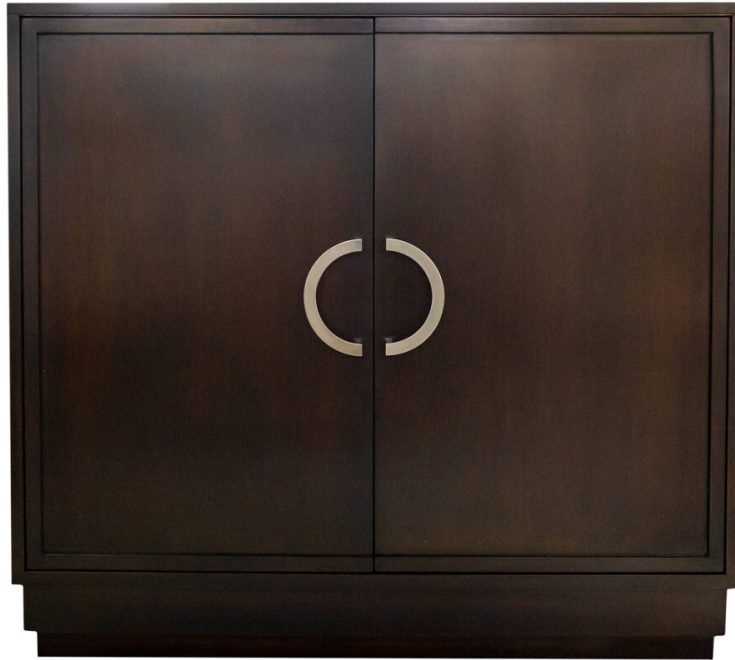

KINDEL

68-1-DR4-BL1

Facets 36" Chest, Two Doors

Facets

The 36" Chest is available with doors or drawers.

This version is 36" wide with 2 doors. The doors feature flat frames, step plinth, half circle pulls in nickel. Finished in Heron (563).

For more information on the array of luxury options with Facets, [Click Here](#).

Wood Species: Maple

Dimensions

Width: 36" (91.44 cm)

Height: 33.75" (85.725 cm)

Depth: 18" (45.72 cm)

Contact

616.243.3676
8am-5pm ET
customerservice@kindelfurniture.com