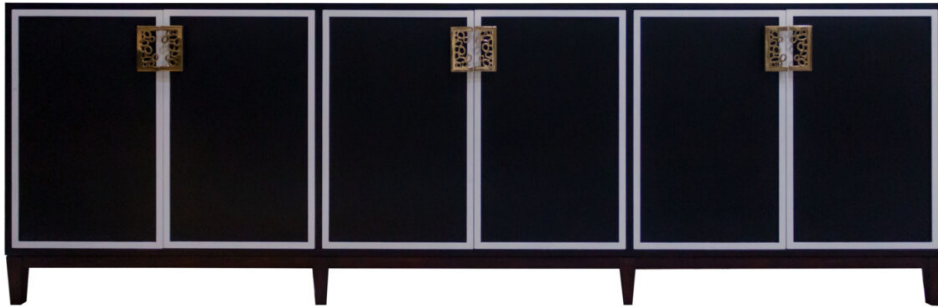

# KARGES

---

68-3-DR22-DR22-DR22-BT3

## Facets 107" Credenza, Two Door, Three Drawer, Two Door

### Facets

The 107" Credenza is available with doors and drawers.

This version is 107" wide with 6 doors. The doors feature flat frames, tapered legs, bubble split pulls in antique brass. Finished in Black Lacquer (80), Filbert (550), and Ivory (240).

### Dimensions

**Width:** 107" (271.78 cm)

**Height:** 35.75" (90.805 cm)

**Depth:** 18" (45.72 cm)