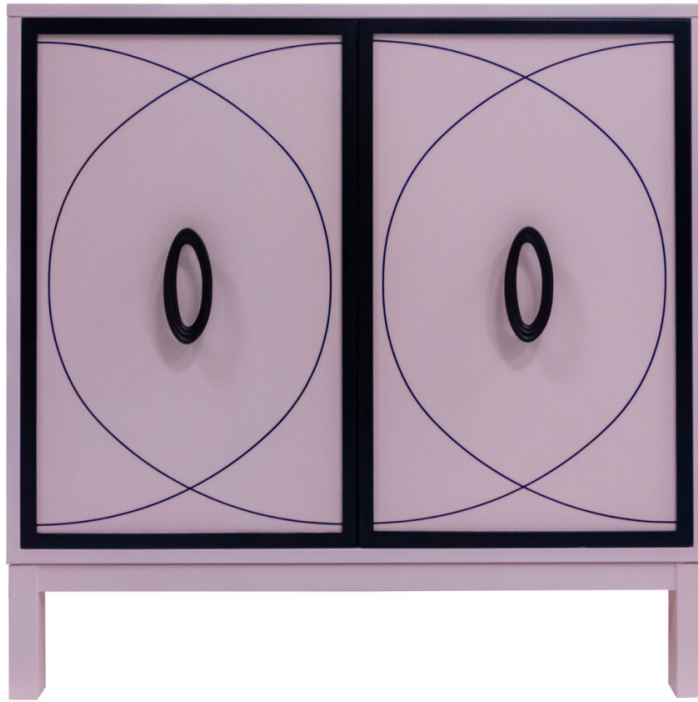

COUNCILL

CONTRACT

68-1-DR22-BP1

Facets 36" Chest, Two Door

Facets

The 36" Chest is available with doors or drawers.

This version is 36" wide with drawers. The doors feature, flat frame, knowledge fine line, parson base, textured oval pull. Finished in Blush (41) and Black (80).

For more information on the array of luxury options with Facets, [Click Here](#).

Wood Species: Maple

Dimensions

Width: 36" (91.44 cm)

Height: 39" (99.06 cm)

Depth: 18" (45.72 cm)

Contact

616.243.3676
8am-5pm ET
customerservice@kindelfurniture.com