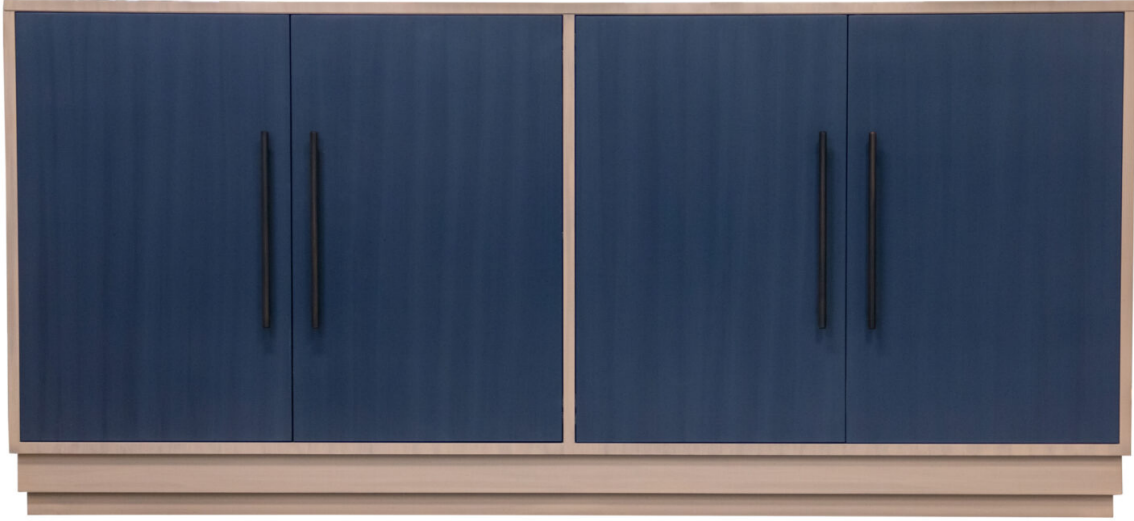

# KARGES

68-2-DR1-DR1-BL2

## Facets 72" Credenza, Four Door

### Facets

This Facets chest features four doors. This version has a Step Plinth base. The hardware is Slim Bar pull in brushed Nickel. As shown, case in Grey Striata (375) and doors in Indigo Striata (373). For more information on the array of luxury options with Facets, [Click Here](#).

## Dimensions

**Width:** 72" (182.88 cm)

**Height:** 33" (83.82 cm)

**Depth:** 18" (45.72 cm)