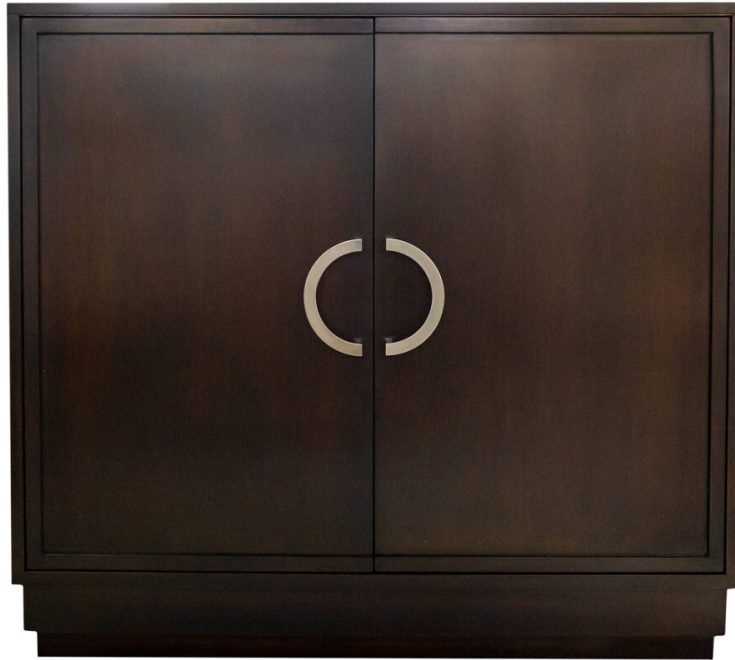

KARGES

68-1-DR4-BL1

36" Facets Chest, Two Doors

Facets

The Facets Collection allows you to choose from door or drawer chests or credenzas in multiple sizes with an array of options. This version finished in Heron (563). The base is a Double Plinth Base. Half Circle pull in Nickel. Shown in Heron (563). For more information on the array of luxury options with Facets, [Click Here](#).

Wood Species: Maple

Dimensions

Width: 36" (91.44 cm)

Height: 33.75" (85.725 cm)

Depth: 18" (45.72 cm)

Contact

616.243.3676
8am-5pm ET
customerservice@kindelfurniture.com

Headquarters