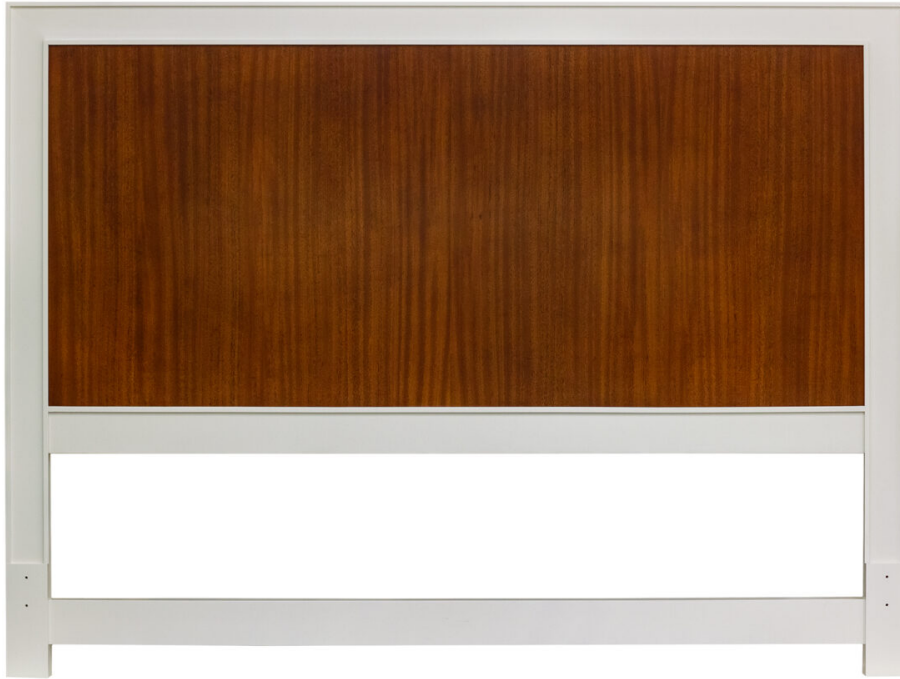

KINDEL

68-660-HR3

Facets Headboard, King 60H

Facets

The Facets headboard is available with multiple panel insert options in three heights. This version is King, 60 inches high and features Ribbon Stripe Mahogany veneer inset panel. Finished in Bone (71) and Brighton (32). A metal bed frame is included. Also available as a bed with a sandbox frame.

For more information on bed sizes and heights, plus the array of luxury options with Facets, [Click Here](#).

Wood Species: Maple

Dimensions

Height: 60" (152.4 cm)

Contact

616.243.3676
8am-5pm ET
customerservice@kindelfurniture.com

Headquarters

Kindel Grand Rapids
4047 Eastern Ave SE
Grand Rapids, MI 49508
616.243.3676

High Point Showroom

200 Steele Building
Suite 103
High Point, NC 27260