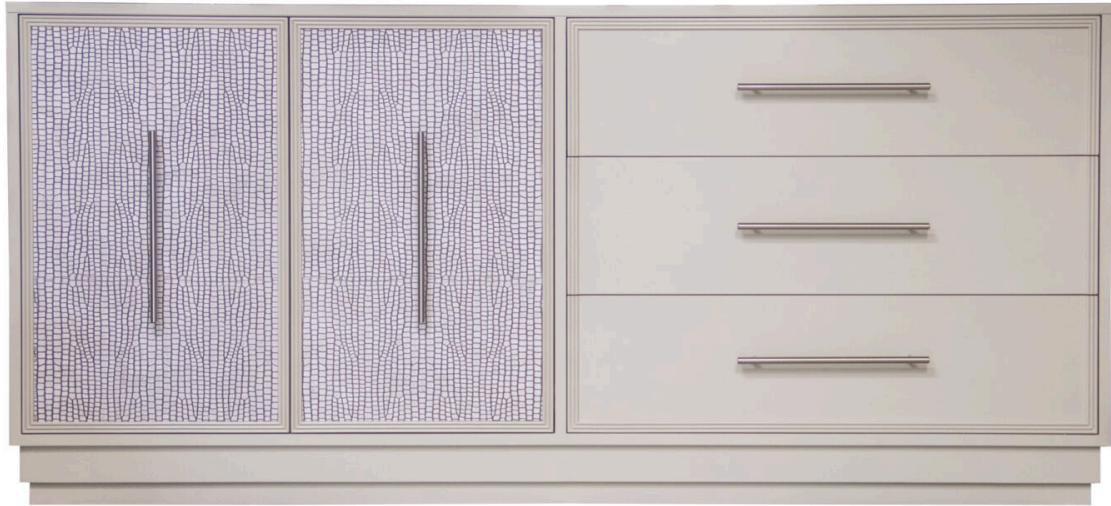

COUNCILL

CONTRACT

68-2-DR5-DW8-BL2

Facets 72\"/>

Facets

The 72\"/>

This version is 72\"/>

For more information on the array of luxury options with Facets, [Click Here](#).

Wood Species: Maple

Dimensions

Width: 72\"/>

Height: 33\"/>

Depth: 18\"/>

Contact

616.243.3676
8am-5pm ET
customerservice@kindelfurniture.com

Headquarters

Kindel Grand Rapids
4047 Eastern Ave SE
Grand Rapids, MI 49508
616.243.3676