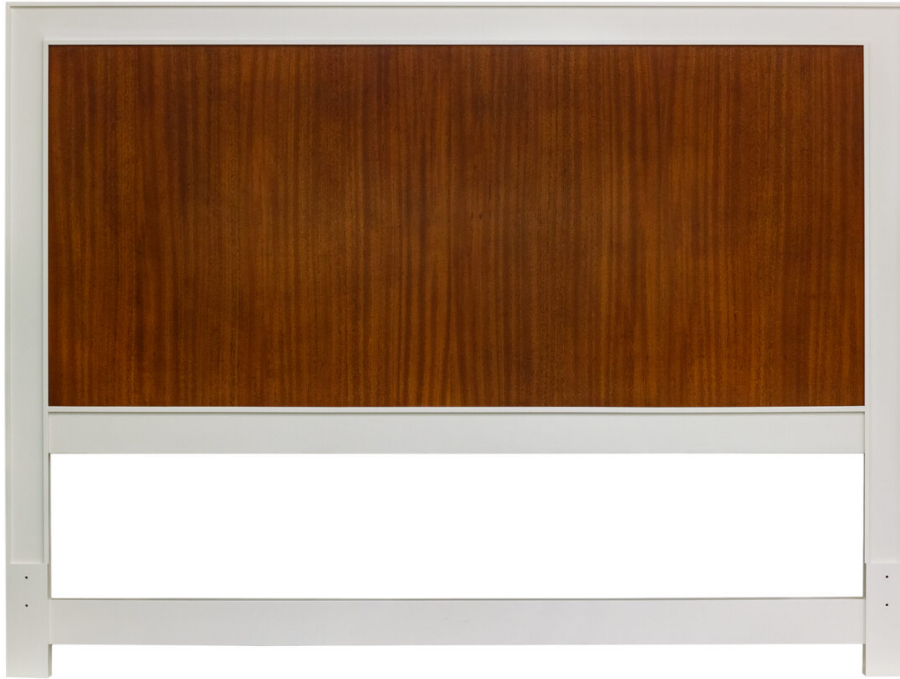

KINDEL

68-660-HR3

Facets Headboard, King 60H

Facets

The Facets headboard is available with multiple panel insert options in three heights. This King version is 60 inches high and features a Ribbon Stripe Mahogany veneer inset panel. A metal bed frame is included. Shown in a dual finish Bone (71) and Brighton (32) on the Ribbon Stripe veneer. Also available as a bed with a sandbox frame. For more information on bed sizes and heights, plus the array of luxury options with Facets, [Click Here](#).

Wood Species: Maple

Dimensions

Height: 60" (152.4 cm)

Contact

616.243.3676
8am-5pm ET
customerservice@kindelfurniture.com

Headquarters

Kindel Grand Rapids
4047 Eastern Ave SE
Grand Rapids, MI 49508
616.243.3676