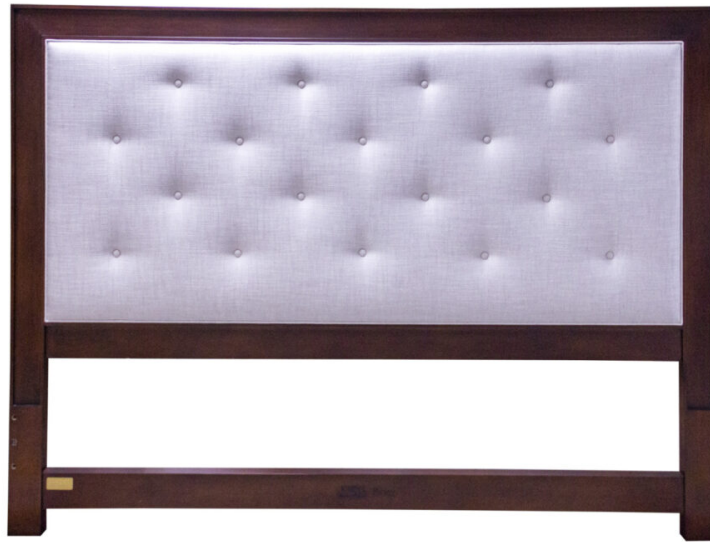

KINDEL

68-670-HB3

Facets Sandbox Frame Bed, King 60H **Dimensions**

Facets

The Facets headboard is available with multiple panel insert options in three heights. This King version is 60 inches high and features an Upholstery with Buttons and Sandbox Frame with Brass Ferrules. Shown in a Brighton (32). Also available as a bed without a sandbox frame. For more information on bed sizes and heights, plus the array of luxury options with Facets, [Click Here](#).

Wood Species: Maple

COM Required: 2.5 yards

Width: 64" (162.56 cm)

Height: 60" (152.4 cm)

Contact

616.243.3676
8am-5pm ET
customerservice@kindelfurniture.com

Headquarters

Kindel Grand Rapids
4047 Eastern Ave SE
Grand Rapids, MI 49508
616.243.3676