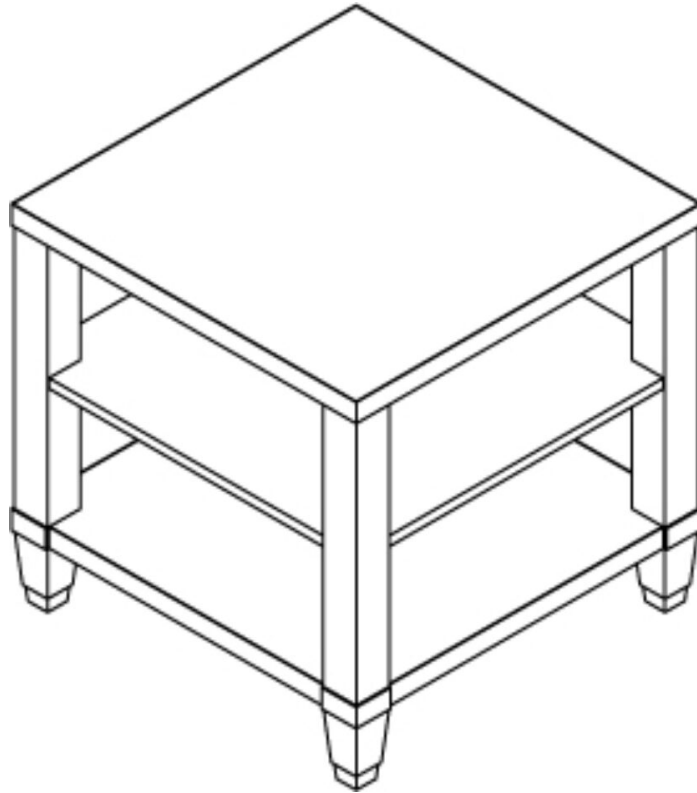

COUNCILL

CONTRACT

68-033

Facets Three Tier Side Table - Mahogany

Facets

Sleek, contemporary and quintessential Facets. This tiered table features clean lines, two lower storage shelves and tapered legs with a solid brass or nickel finish ferrule. This is a perfect accent item alongside seating or at a bedside or anywhere you need an accent table. Hand painted fineline available as an option on the top. Also available in all Oak (68-032) or Maple (68-033). Dual finishes also available as an option. For more information on the array of luxury options with Facets Occasional, [Click Here](#).

Wood Species: Maple

Dimensions

Width: 28" (71.12 cm)

Height: 28" (71.12 cm)

Depth: 28" (71.12 cm)

Contact

616.243.3676
8am-5pm ET
customerservice@kindelfurniture.com

Headquarters

Kindel Grand Rapids
4047 Eastern Ave SE
Grand Rapids, MI 49508
616.243.3676