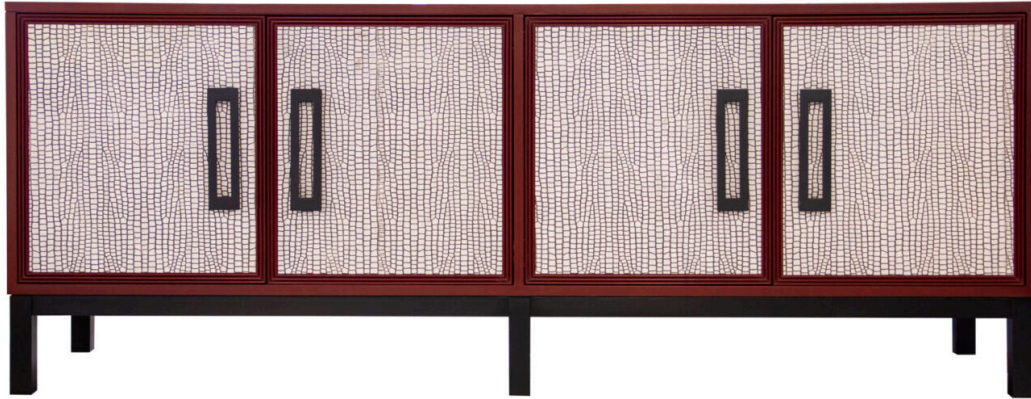

COUNCILL

CONTRACT

68-7-DR85-DR85-BP2

Facets 72" Sideboard, Four Door

Facets

The 72" Credenza is available with doors and drawers.

This version is 72" wide with 4 doors. The doors feature Nimbus leather and beaded frames, parson style base, modern rectangle pull brushed nickel. Finished in Red Striata (386) and Black Lacquer (80).

For more information on the array of luxury options with Facets, [Click Here](#).

Wood Species: Maple

Dimensions

Width: 72" (182.88 cm)

Height: 39.25" (99.695 cm)

Depth: 18" (45.72 cm)

Contact

616.243.3676
8am-5pm ET
customerservice@kindelfurniture.com