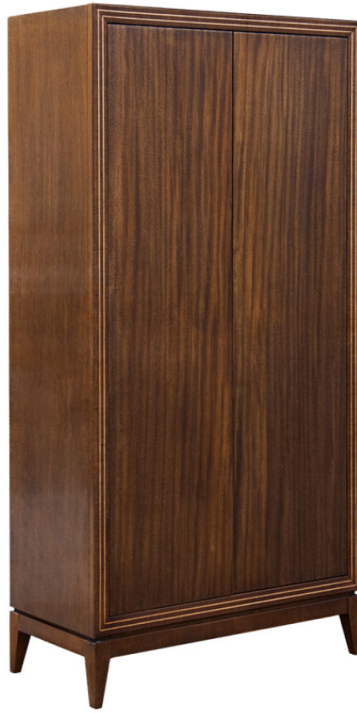

# KARGES

---

41-960

## Gramercy Bar Cabinet

Ribbon grain, Mahogany veneers adorn the front of the Gramercy Bar Cabinet designed by Robert A.M.Stern Architects. Compound angles on the outer frame are veneered with a cross-grained Mahogany veneer. The inner angle of the frame features white, Maple inlay lines. The interior of the cabinet is accentuated by a grey glass or mirrored back panel. There are two grey glass, adjustable shelves in the upper section as well as one fixed shelf of grey glass framed in Mahogany. Below is a full wine rack, 4 tray drawers and one adjustable shelf. The interior lighting is on a dimmer switch.

## Dimensions

**Width:** 38" (96.52 cm)

**Height:** 76" (193.04 cm)

**Depth:** 18" (45.72 cm)