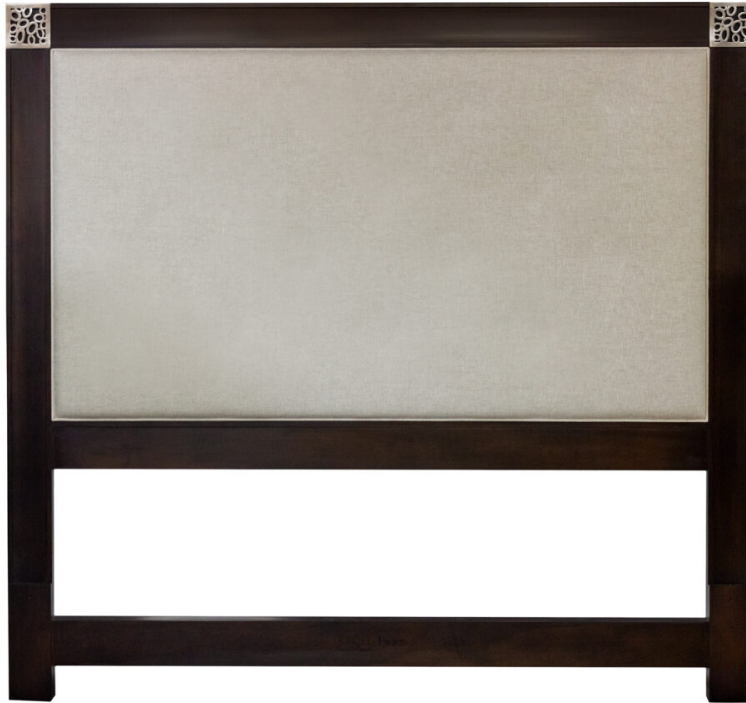

KINDEL

68-500-HB1

Facets Headboard, Queen 60H

Facets

The Facets headboard is available with multiple panel insert options in three heights. This version is Queen, 60 inches high and features upholstery inset panel, bubble square accents in nickel. Finished in Heron (563). A metal bed frame is included. Also available as a bed with a sandbox frame.

For more information on bed sizes and heights, plus the array of luxury options with Facets, [Click Here](#).

Wood Species: Maple

Dimensions

Width: 64" (162.56 cm)

Height: 60" (152.4 cm)

Depth: 81.75" (207.645 cm)