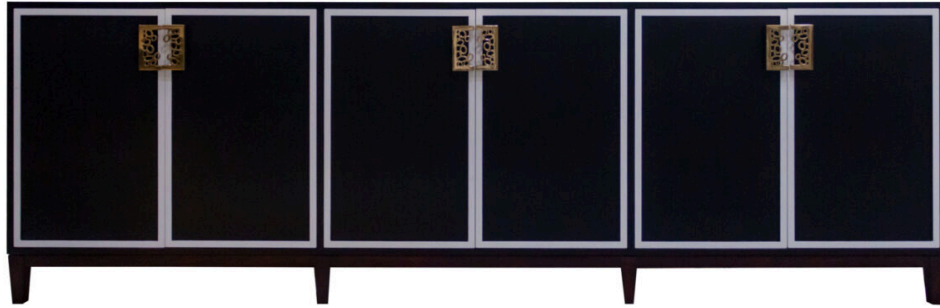

COUNCILL

CONTRACT

68-3-DR22-DR22-DR22-BT3

Facets 107" Credenza, Two Door, Three Drawer, Two Door

Facets

The 107" Credenza is available with doors and drawers.

This version is 107" wide with 6 doors. The doors feature flat frames, tapered legs, bubble split pulls in antique brass. Finished in Black Lacquer (80), Filbert (550), and Ivory (240).

For more information on the array of luxury options with Facets, [Click Here](#).

Wood Species: Maple

Dimensions

Width: 107" (271.78 cm)

Height: 35.75" (90.805 cm)

Depth: 18" (45.72 cm)

Contact

616.243.3676
8am-5pm ET
customerservice@kindelfurniture.com

Headquarters

Kindel Grand Rapids
4047 Eastern Ave SE
Grand Rapids, MI 49508
616.243.3676