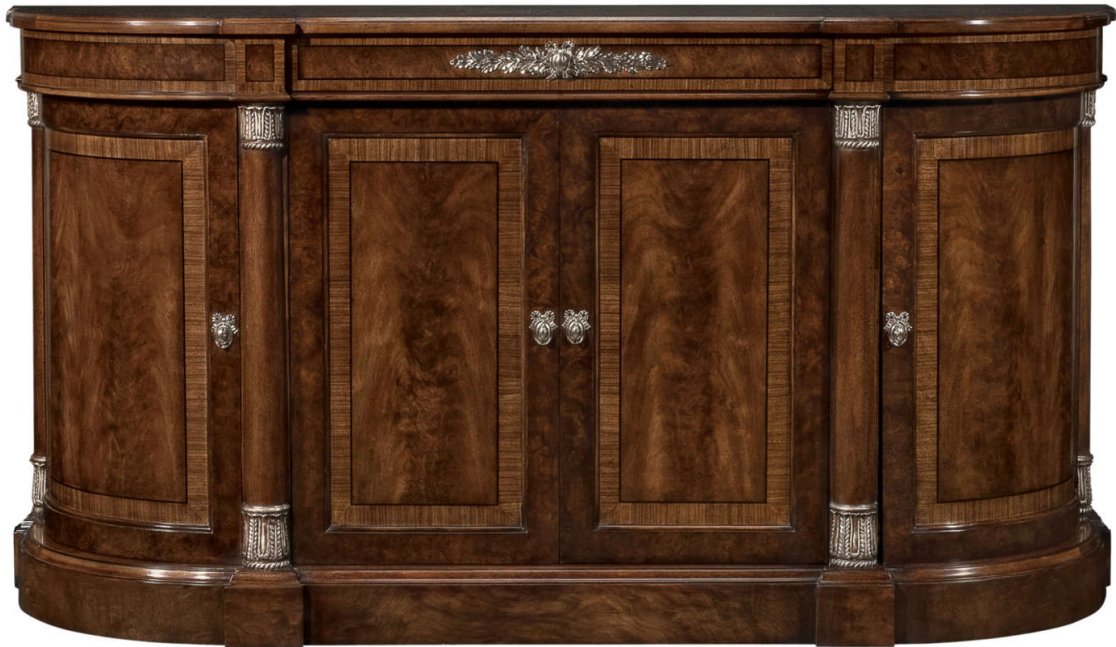

COUNCILL

2010-563W

Warner Buffet

The Warner Buffet features crossfire Walnut fields and Walnut borders with Ebony snap lines on the top of this beautiful D-shaped form. All of the doors and drawers of Walnut Burl are outlined with Zebra wood borders. The center frieze drawer is fitted with a silver liner. Three trays on Accuride slides are behind the center doors. Behind each end door is an adjustable glass shelves and interior lights. The four columns feature hand carved laurel leaves at top and base. Satin brass hardware standard. Gold painted accents on carvings are optional.

Wood Species: Walnut

Dimensions

Width: 72" (182.88 cm)

Height: 38" (96.52 cm)

Depth: 22" (55.88 cm)

Contact

616.243.3676
8am-5pm ET
customerservice@kindelfurniture.com

Headquarters