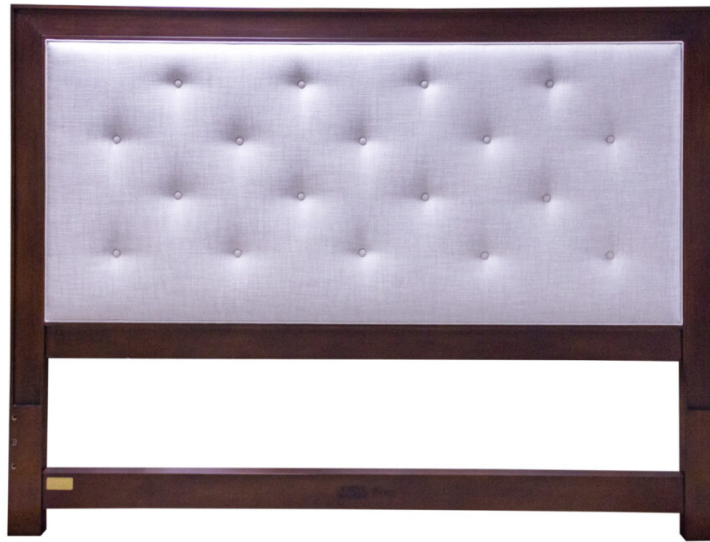

COUNCILL

68-670-HB3

Facets Sandbox Frame Bed, King 60H

Dimensions

Width: 64" (162.56 cm)

Height: 60" (152.4 cm)

Facets

The Facets headboard is available with multiple panel insert options in three heights. This King version is 60 inches high and features an Upholstery with Buttons and Sandbox Frame with Brass Ferrules. Shown in a Brighton (32). Also available as a bed without a sandbox frame. For more information on bed sizes and heights, plus the array of luxury options with Facets, [Click Here](#).

Wood Species: Maple

COM Required: 2.5 yards

Contact

616.243.3676
8am-5pm ET
customerservice@kindelfurniture.com

Headquarters

Kindel Grand Rapids
4047 Eastern Ave SE
Grand Rapids, MI 49508
616.243.3676

High Point Showroom

200 Steele Building
Suite 103
High Point, NC 27260