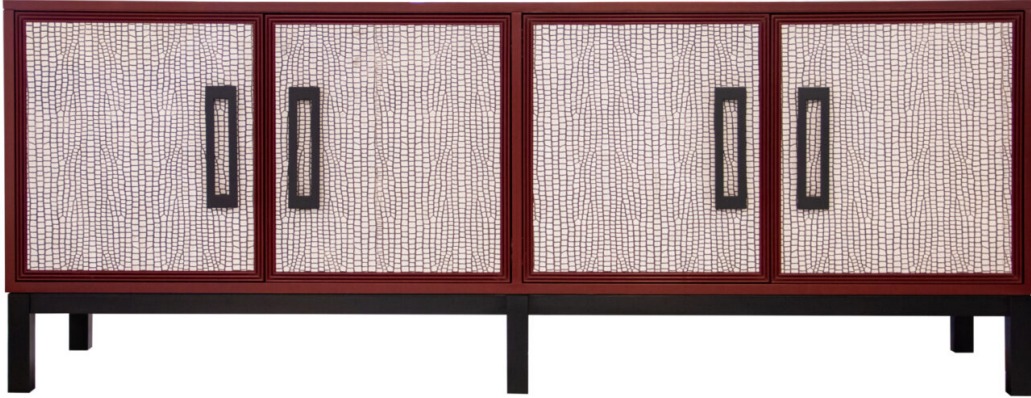

KARGES

68-7-DR85-DR85-BP2

Facets Low Credenza

Four door low credenza in Red Lacquer Striata with Nimbus leather on doors. Black rectangle hardware on doors.

Wood Species: Maple

Dimensions

Width: 72" (182.88 cm)

Height: 27.25" (69.215 cm)

Depth: 18" (45.72 cm)

Contact

616.243.3676
8am-5pm ET
customerservice@kindelfurniture.com

Headquarters

Kindel Grand Rapids
4047 Eastern Ave SE
Grand Rapids, MI 49508
616.243.3676