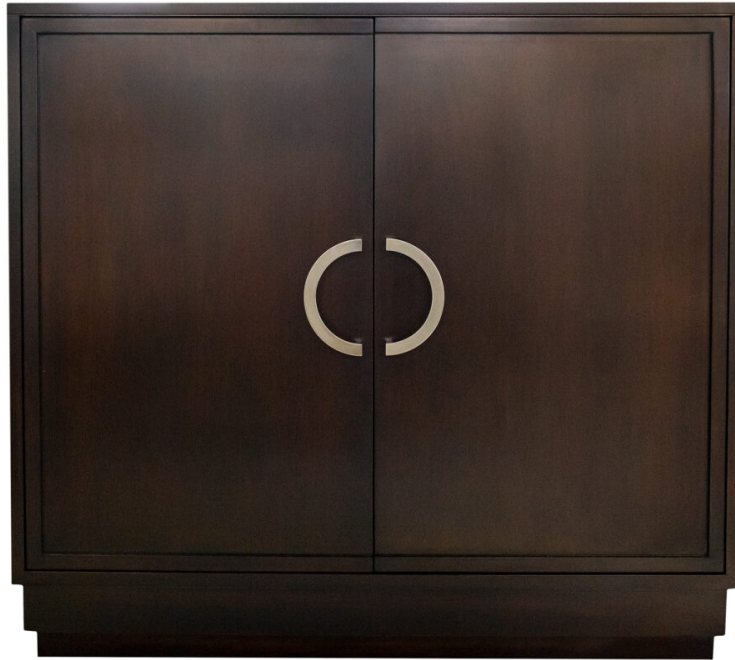

COUNCILL

68-1-DR4-BL1

36" Facets Chest, Two Doors

Facets

The 36" Chest is available with doors or drawers.

This version is 36" wide with 2 doors. The doors feature flat frames, step plinth, half circle pulls in nickel. Finished in Heron (563).

For more information on the array of luxury options with Facets, [Click Here](#).

Wood Species: Maple

Dimensions

Width: 36" (91.44 cm)

Height: 33.75" (85.725 cm)

Depth: 18" (45.72 cm)

Contact

616.243.3676
8am-5pm ET
customerservice@kindelfurniture.com