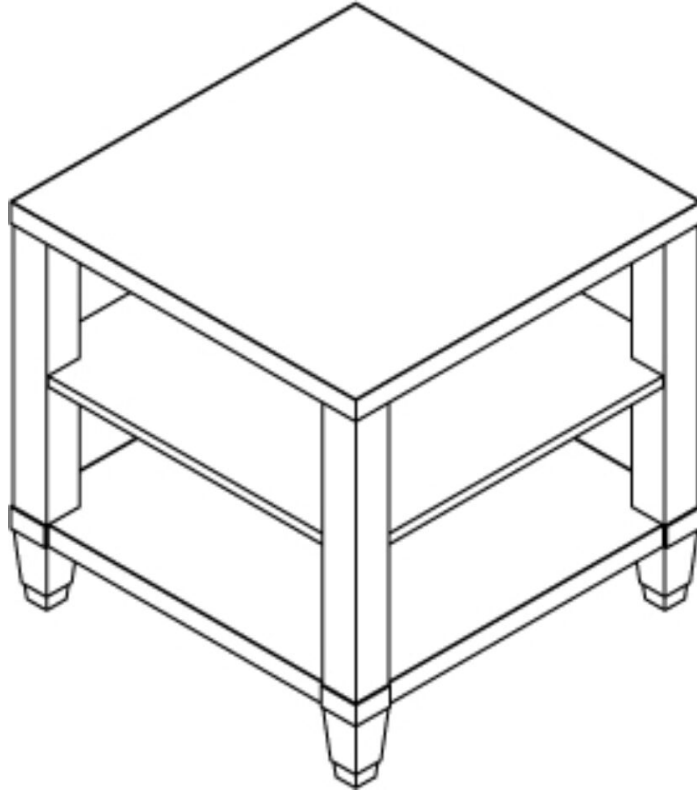

COUNCILL

CONTRACT

68-033

Facets Three Tier Side Table - Mahogany

Facets

Sleek, contemporary and quintessential Facets. This tiered table features clean lines, two lower storage shelves and tapered legs with a solid brass or nickel finish ferrule. This is a perfect accent item alongside seating or at a bedside or anywhere you need an accent table. Hand painted fineline available as an option on the top. Also available in all Oak (68-032) or Maple (68-033). Dual finishes also available as an option. For more information on the array of luxury options with Facets Occasional, [Click Here](#).

Wood Species: Maple

Dimensions

Width: 28" (71.12 cm)

Height: 28" (71.12 cm)

Depth: 28" (71.12 cm)

Contact

616.243.3676
8am-5pm ET
customerservice@kindelfurniture.com

Headquarters