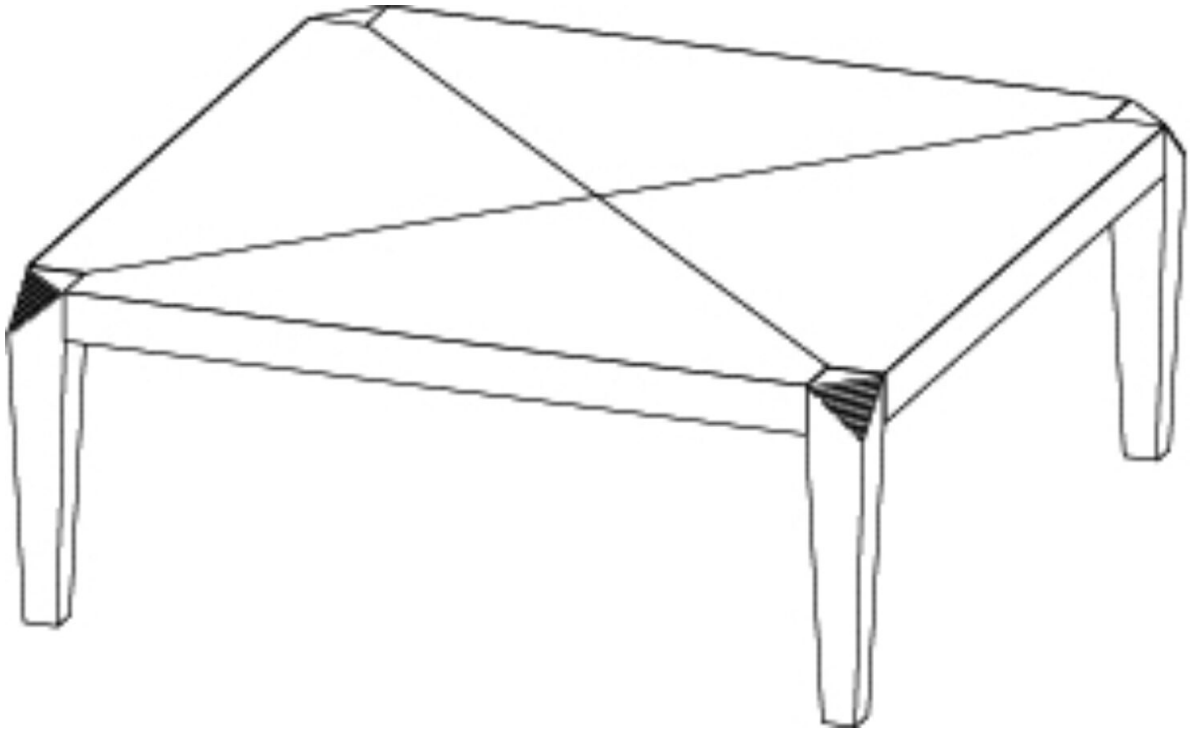

KINDEL

92-0010

Concorde Square Coffee Table Oak

Concorde by Greg Natale

Combining a lasting love affair with Paris and a fondness for meticulously worked timber in all its forms, Greg Natale presents the CONCORDE collection of tables. Embracing the robustness of timber and the changing qualities of stained and painted wood finishes – Natale has taken the idea of ornamentation to its most minimal conclusion whilst delivering on elegance. The even, triangulated step detail that crowns each leg, imbues the range with personality and interest yet allows the weight and assemblage of the timber beams and legs to remain hero. Concorde presents a European sensibility combined with the strength of Kindel's craftsmanship with just a hint of Natale's trademark contemporary flair.

Oak top with Maple Triangulated legs. Dual finish is standard. Specify Oak finish for top and paint or a standard stain for legs. Oak finish cannot be applied to legs. Also available with Paint

Dimensions

Width: 42" (106.68 cm)

Height: 16.5" (41.91 cm)

Depth: 42" (106.68 cm)

Contact

616.243.3676
8am-5pm ET
customerservice@kindelfurniture.com

Headquarters

Kindel Grand Rapids
4047 Eastern Ave SE
Grand Rapids, MI 49508
616.243.3676

High Point Showroom

200 Steele Building
Suite 103
High Point, NC 27260