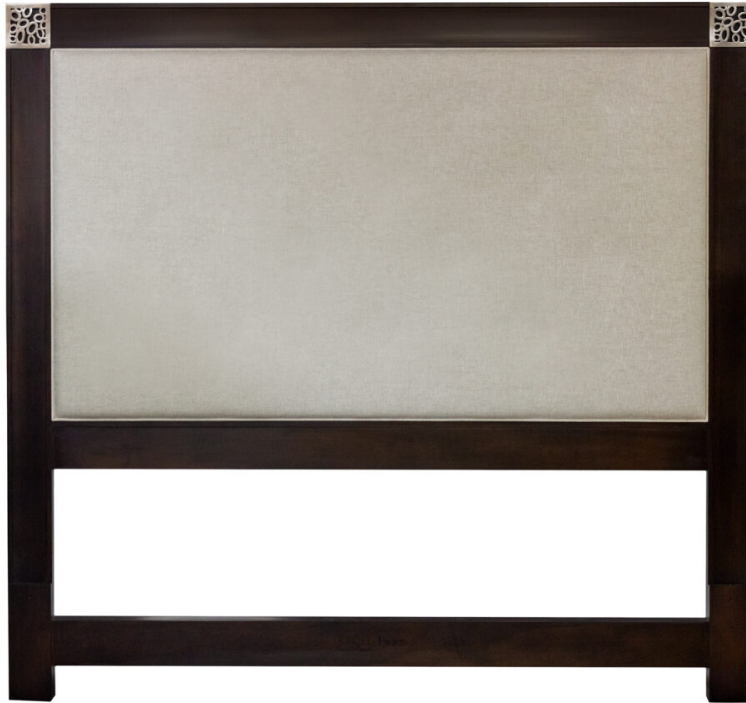

# KINDEL

68-500-HB1

## Facets Headboard, Queen 60H

### Facets

The Facets headboard is available with multiple panel insert options in three heights. This Queen version is 60 inches high and features an upholstered panel with buttons. Decorative Bubble Square in Antique Nickel has been added to the corner posts which is optional. A metal bed frame is included. Shown in Heron (563). Also available as a bed with a sandbox frame. For more information on bed sizes and heights, plus the array of luxury options with Facets, [Click Here](#).

### Dimensions

**Width:** 64" (162.56 cm)

**Height:** 60" (152.4 cm)

**Depth:** 81.75" (207.645 cm)