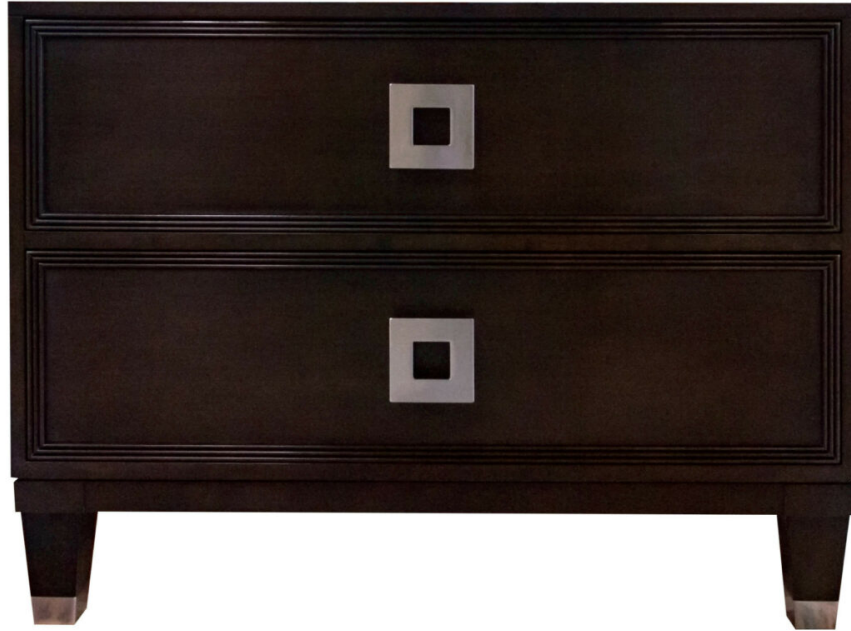

COUNCILL

68-5-DW21-DW21-BF1

Facets 36" Low Chest/ Nightstand, Two Drawer

Facets

The 36" Low Chest is available with drawers.

This version is 36" wide with 2 drawers. The drawers feature beaded frame, tapered legs with ferrule in nickel. Finished in Dearborn (63). Modern square pulls in nickel. Power outlets, both electric and USB, are available for an extra charge.

For more information on the array of luxury options with Facets, [Click Here](#).

Wood Species: Maple

Dimensions

Width: 36" (91.44 cm)

Height: 29" (73.66 cm)

Depth: 18" (45.72 cm)

Contact

616.243.3676
8am-5pm ET
customerservice@kindelfurniture.com

Headquarters

Kindel Grand Rapids
4047 Eastern Ave SE
Grand Rapids, MI 49508
616.243.3676

High Point Showroom

200 Steele Building
Suite 103
High Point, NC 27260