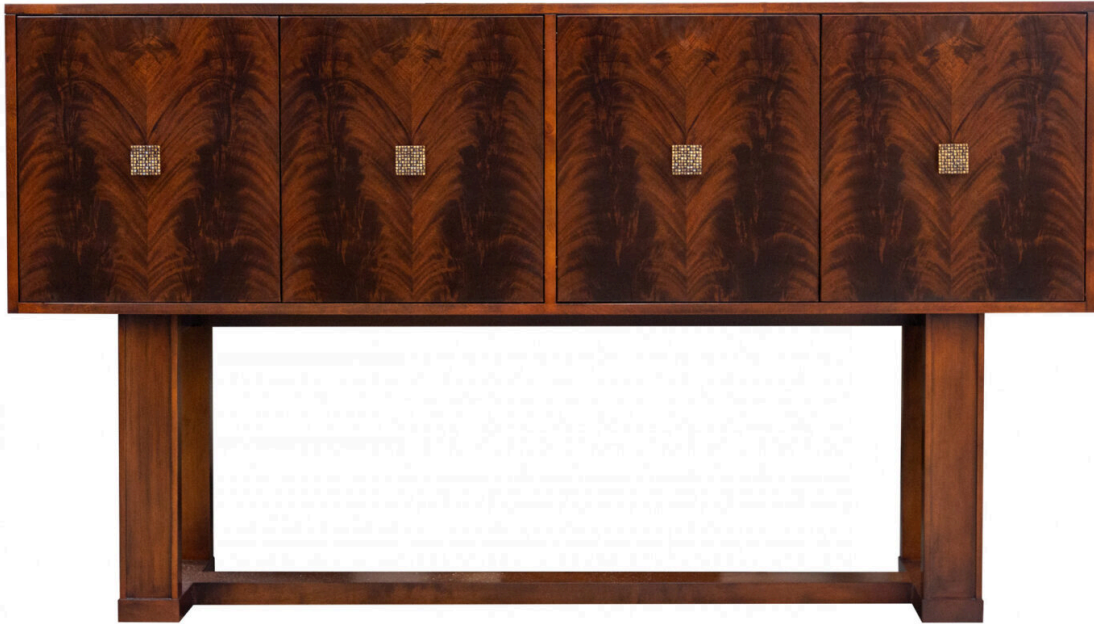

COUNCILL

CONTRACT

68-7-DR95-DR95-B12

Facets 72" Sideboard, Four Door

Facets

The 72" Sideboard is available with doors.

This version is 72" wide with 4 doors. The doors feature crotch mahogany, stilt base, mosaic square in antique brass. Finished in Brighton (32).

For more information on the array of luxury options with Facets, [Click Here](#).

Wood Species: Maple

Dimensions

Width: 72" (182.88 cm)

Height: 39.25" (99.695 cm)

Depth: 18" (45.72 cm)

Contact

616.243.3676
8am-5pm ET
customerservice@kindelfurniture.com