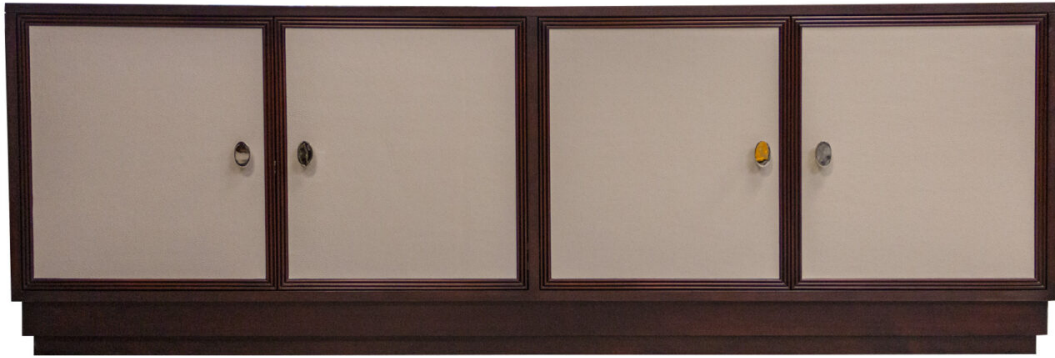

COUNCILL

68-7-DR85-DR85-BL2

Facets 72" Low Credenza, Four Door **Dimensions**

Facets

The 72" Low Credenza is available with doors and drawers.

This version is 72" wide with 4 doors. The doors feature COL leather with beaded frame, step plinth base, oval knobs in polished nickel. Finished in Winterthur (27).

For more information on the array of luxury options with Facets, [Click Here](#).

Wood Species: Maple

Width: 72" (182.88 cm)

Height: 24" (60.96 cm)

Depth: 18" (45.72 cm)

Contact

616.243.3676
8am-5pm ET
customerservice@kindelfurniture.com