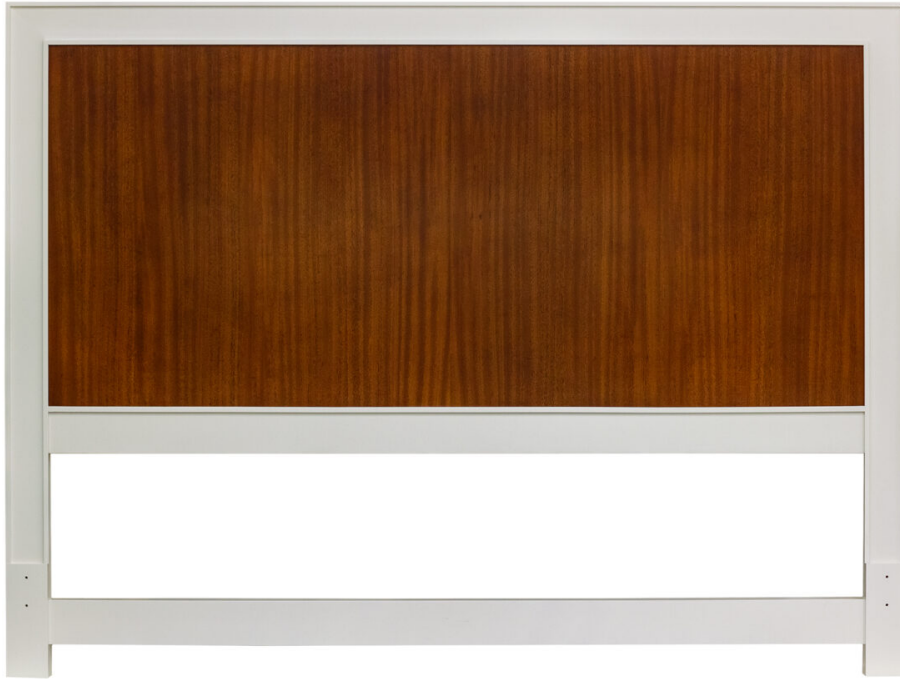

COUNCILL

CONTRACT

68-660-HR3

Facets Headboard, King 60H

Facets

The Facets headboard is available with multiple panel insert options in three heights. This version is King, 60 inches high and features Ribbon Stripe Mahogany veneer inset panel. Finished in Bone (71) and Brighton (32). A metal bed frame is included. Also available as a bed with a sandbox frame.

For more information on bed sizes and heights, plus the array of luxury options with Facets, [Click Here](#).

Wood Species: Maple

Dimensions

Height: 60" (152.4 cm)

Contact

616.243.3676
8am-5pm ET
customerservice@kindelfurniture.com