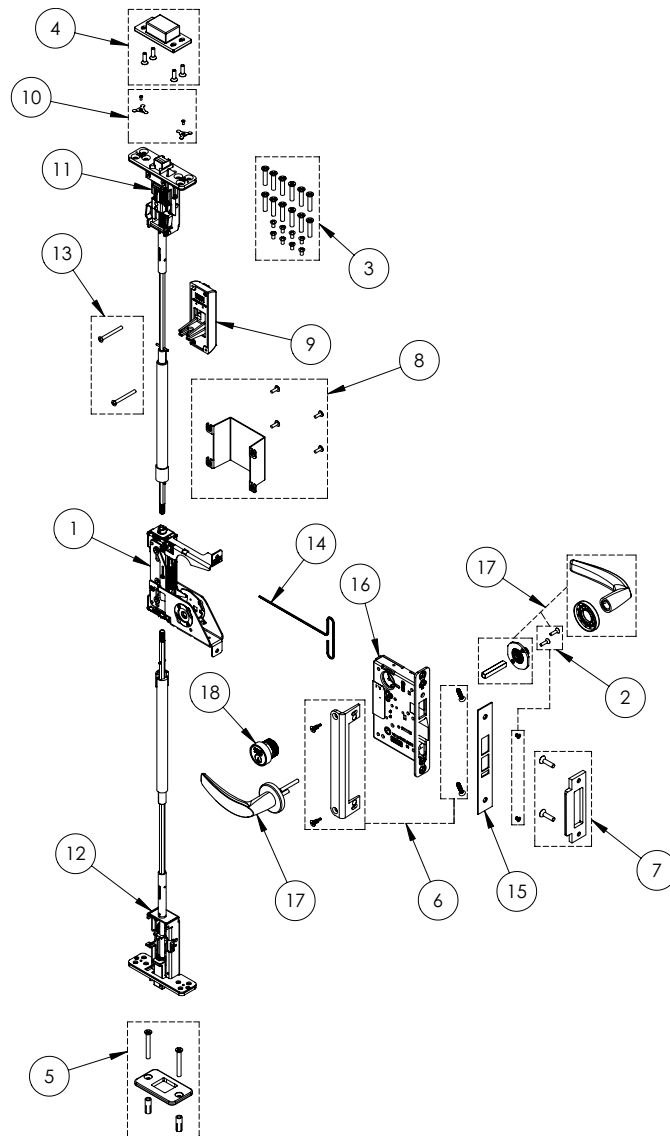

Item	Part Number	Description	Sellable
1	726F528	Multipoint Cassette	Yes
2	726F558	Trim Mounting Screw Pack	Yes
3	726F567	Top/Bottom Case Mounting Screw Pack	Yes
4	726F577	Top Strike Pack	Yes
5	726F587	Bottom Strike Pack	Yes
6	726F597 19	Mortise Mounting/Reinforcement Pack	Yes
7	726F607 19	Center Strike Pack	Yes
8	726F618 19	In/Pn Inside Cover Shield Pack	Yes
	726F628 19	Harmony Inside Cover Shield Pack	Yes
	726F638 19	Passport Inside Cover Shield Pack	Yes
9	726F64M FIN	Dogging Indicator * (Includes Item 13)	Yes
10	726F658	Screw Retainer Pack	Yes

Item	Part Number	Description	Sellable
11	726F668LEN	Top Case And Rod Assembly +	Yes
12	726F678LEN	Bottom Case And Rod Assembly +	Yes
13	726F687	Dogging Indicator Screw Pack *	Yes
14	726F698	T-Wrench, 3/32" Adjustment	Yes
15	726F718	T-Wrench, Rod Securing 1/8"	Yes
16	Consult Factory	Mortise Lock/Armour Front	Yes
17	Consult Factory	Mortise Trim	Yes
18	Consult Factory	Cylinder	Yes

The warranty on Corbin Russwin products becomes void if the product is modified in any way, regardless of whether the modifications causes or contributes to any alleged defect. If a Corbin Russwin product is modified it may no longer meet industry certification and quality control standards applicable to the original product and is no longer a genuine Corbin Russwin product.

Copyright © 2007, 2025, ASSA ABLOY Access and Egress Hardware Group, Inc. All rights reserved. Reproduction in whole or in part without the express written permission of ASSA ABLOY Access and Egress Hardware Group, Inc. is prohibited. Patent pending and/or patent www.assaabloyds.com/patents.