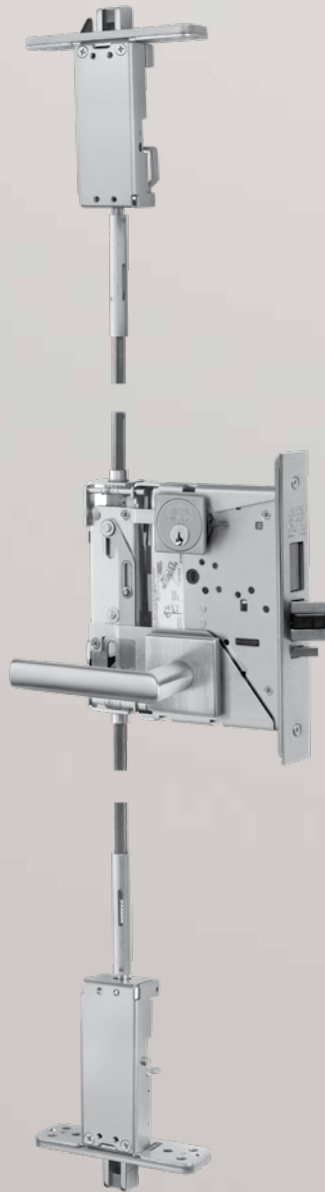

FE6600 SERIES

Multi-Point Lock Parts Manual

Templating and Installation

For door templates and installation instructions, please refer to our website at www.corbinruswin.com.

How to Order Parts

1. In order to simplify the ordering procedure and maintain regulatory compliance, parts are only available as listed
2. To order parts, provide the appropriate quantity, part number, finish, hand (when required) and description as directed and illustrated below.

For example, use the following configuration to order:

- A) ten chassis in satin chrome
- B) one dogging indicator in bright brass

	Quantity	Part Number	Finish	Hand	Description
A	10	729F528	626	—	Cassette
B	1	726F64M	605	—	Dogging Indicator

For assistance, contact your authorized Corbin Russwin distributor, sales agency or visit our website at www.corbinruswin.com.

Finishes

ANSI/BHMA Code	Finish Description
605	Bright Brass, Clear Coated
606	Satin Brass, Clear Coated
611	Bright Bronze, Clear Coated
612	Satin Bronze, Clear Coated
613	Dark Oxidized Satin Bronze, Oil Rubbed
613E	Dark Oxidized Satin Bronze, Equivalent
618	Bright Nickel, Clear Coated
619	Satin Nickel Plated, Clear Coated
625	Bright Chrome Plated
626	Satin Chrome Plated
626C	Satin Chrome Plated with MicroShield®
629	Polished stainless steel
630	Satin stainless steel
630C	Satin stainless steel with Microshield
722	Black Oxidized Satin Bronze, Oil Rubbed

Item	Part Number	Description	Sellable
11	726F668LEN	Top Case And Rod Assembly +	Yes
12	726F678LEN	Bottom Case And Rod Assembly +	Yes
13	726F687	Dogging Indicator Screw Pack *	Yes
14	726F698	T-Wrench, 3/32" Adjustment	Yes
15	726F718	T-Wrench, Rod Securing 1/8"	Yes
16	Consult Factory	Mortise Lock/Armour Front	Yes
17	Consult Factory	Mortise Trim	Yes
18	Consult Factory	Cylinder	Yes