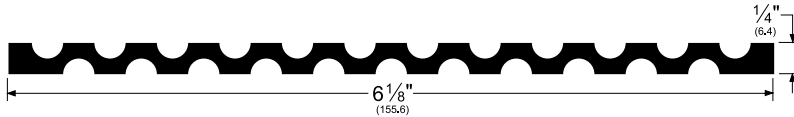

# Architectural Door Accessories

**ASSA ABLOY**

Pemko Commercial Thresholds:  
Floor Plates/Safety Treads

The global leader in  
door opening solutions

**193B**

AVAILABLE FINISHES: **B**  
WIDTH: **6-1/8" (155.6 mm)**  
HEIGHT: **1/4" (6.4 mm)**

**B** (Mill Finish Extruded Bronze [Brass])

TITLE:
PREPARED FOR:
PREPARED BY:
DATE:
COMMENTS: