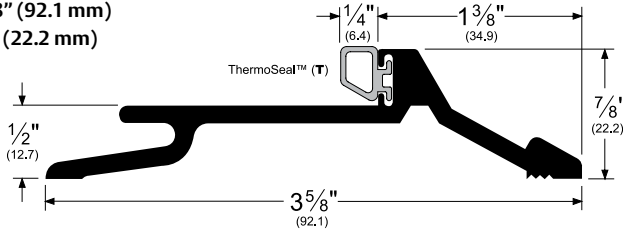

## Pemko Commercial Thresholds: Latching Panic Exit Saddles

The global leader in  
door opening solutions

159\_T

AVAILABLE FINISHES: A, B, BDG, D, G

WIDTH: 3-5/8" (92.1 mm)

HEIGHT: 7/8" (22.2 mm)

A (Mill Finish Aluminum)