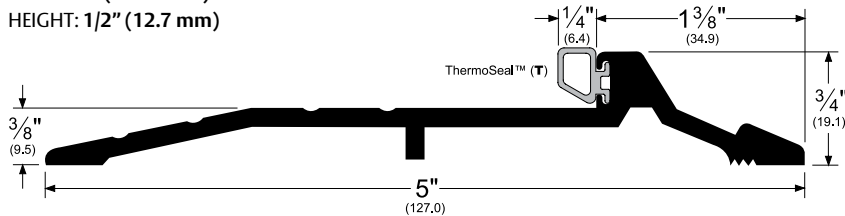

## Pemko Commercial Thresholds: Latching Panic Exit Saddles

The global leader in  
door opening solutions

179\_T

**BHMA**  
CERTIFIED

AVAILABLE FINISHES: A, D, G

WIDTH: 5" (127.0 mm)

HEIGHT: 1/2" (12.7 mm)

A (Mill Finish Aluminum)