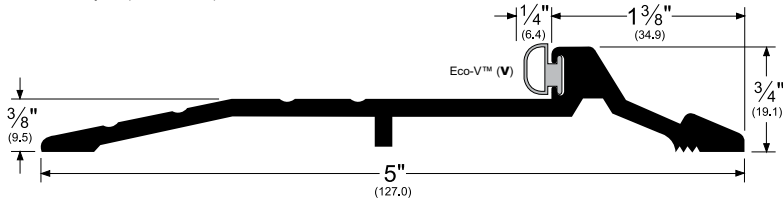

Architectural Door Accessories

ASSA ABLOY

Pemko Commercial Thresholds: Latching Panic Exit Saddles

The global leader in
door opening solutions

179_V

AVAILABLE FINISHES: A, B, D, G

WIDTH: 5" (127.0 mm)

HEIGHT: 3/4" (19.1 mm)