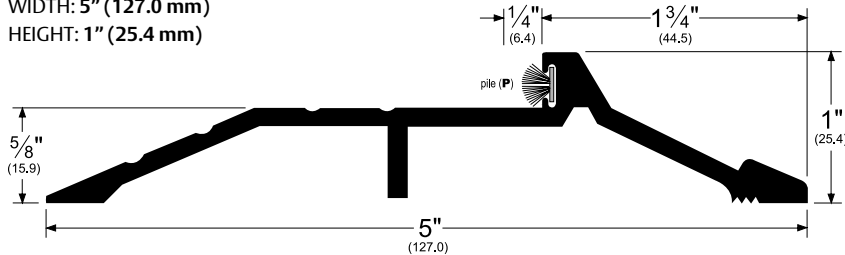

Architectural Door Accessories

ASSA ABLOY

Pemko Commercial Thresholds: Latching Panic Exit Saddles

The global leader in
door opening solutions

181_P

AVAILABLE FINISHES: A, B, D, G

WIDTH: 5" (127.0 mm)

HEIGHT: 1" (25.4 mm)