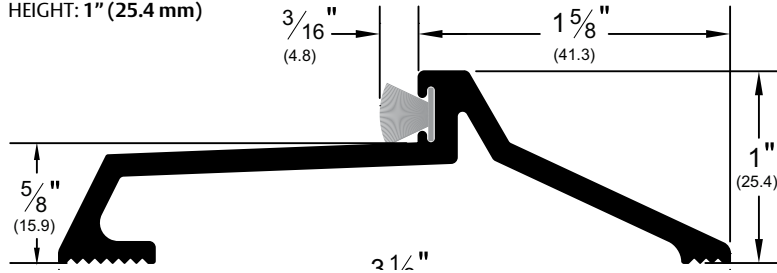

Architectural Door Accessories

ASSA ABLOY

Pemko Commercial Thresholds: Latching Panic Exit Saddles

The global leader in
door opening solutions

185_P

AVAILABLE FINISHES: A, D, G
WIDTH: 3-5/8" (92.1 mm)
HEIGHT: 1" (25.4 mm)