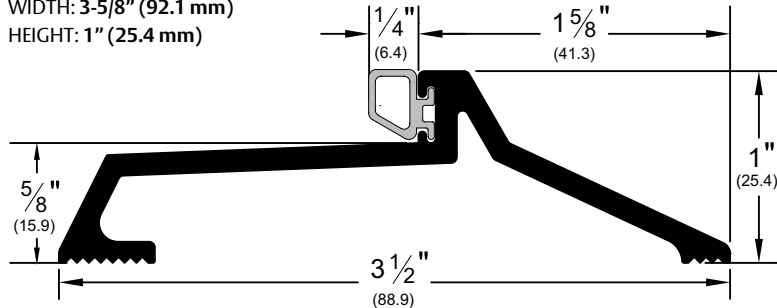

## Pemko Commercial Thresholds: Latching Panic Exit Saddles

The global leader in  
door opening solutions

185\_T

**BHMA**  
CERTIFIED

AVAILABLE FINISHES: A, D, G

WIDTH: 3-5/8" (92.1 mm)

HEIGHT: 1" (25.4 mm)