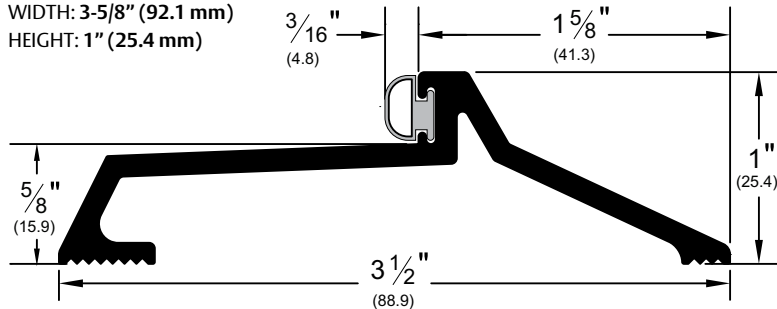

Architectural Door Accessories

ASSA ABLOY

Pemko Commercial Thresholds: Latching Panic Exit Saddles

The global leader in
door opening solutions

185_V

AVAILABLE FINISHES: A, D, G
WIDTH: 3-5/8" (92.1 mm)
HEIGHT: 1" (25.4 mm)