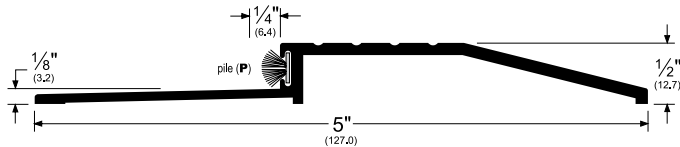

Architectural Door Accessories

ASSA ABLOY

Pemko Commercial Thresholds:
Latching Panic Exit Saddles

The global leader in
door opening solutions

2001_P

AVAILABLE FINISHES: A, D, G

WIDTH: 5" (127.0 mm)

HEIGHT: 1/2" (12.7 mm)