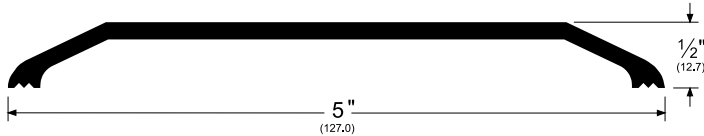

## Pemko Commercial Thresholds: Saddle Thresholds

The global leader in  
door opening solutions

154\_

AVAILABLE FINISHES: A, D, G

WIDTH: 5" (127.0 mm)

HEIGHT: 1/2" (12.7 mm)

- A (Mill Finish Aluminum)
- D (Dark Bronze Anodized)
- G (Gold Anodized)