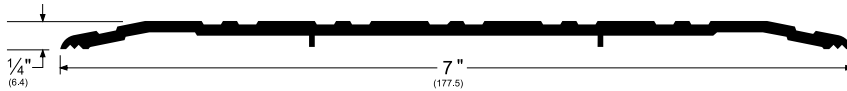

## Pemko Commercial Thresholds: Saddle Thresholds

The global leader in  
door opening solutions

276\_

AVAILABLE FINISHES: A, D, G

WIDTH: 7" (177.5 mm)

HEIGHT: 1/4" (6.4 mm)

- A (Mill Finish Aluminum)
- D (Dark Bronze Anodized)
- G (Gold Anodized)