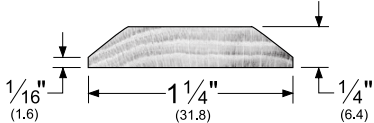

Architectural Door Accessories

ASSA ABLOY

Pemko Floor Molding, Trim & Handyshapes:
Oak Seam Binding

The global leader in
door opening solutions

2219W_

AVAILABLE FINISHES: **W**
AVAILABLE LENGTHS: **36", 72"**
WIDTH: **1-1/4" (31.8 mm)**
HEIGHT: **1/4" (6.4 mm)**