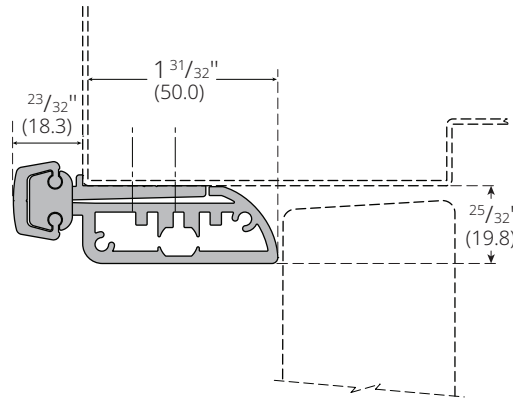

CUT
SHEET

PEMKO
ASSA ABLOY

PEMKOHINGE® CONTINUOUS GEARED HINGES: Emergency Release Stop With Hospital Tip

Experience a safer
and more open world

ERSBH, ERSMP and ERSMPK

AVAILABLE FINISHES: **C**

STOP HEIGHT:
 $2^5/32$ " (19.843 mm)

CAP HEIGHT:
 $2^3/32$ " (18.256 mm)

OVERALL WIDTH:
 $2^11/16$ " (68.26 mm)

Right hand shown, must specify handing

TITLE:
PREPARED FOR:
PREPARED BY:
DATE:
COMMENTS:

C (Clear Anodized)