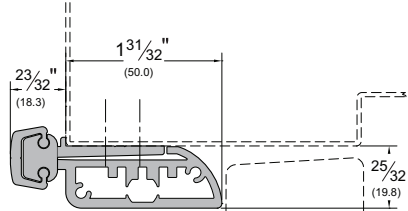

## ERS\_

AVAILABLE FINISHES: **BL, C, D, PW, SN**

STOP HEIGHT: **25/32" (19.843 mm)**

CAP HEIGHT: **23/32" (18.256 mm)**

OVERALL WIDTH: **2 11/16" (68.26 mm)**

Right hand shown, must specify handing

**BL** (Black Anodized) - special request only  
**C** (Clear Anodized)  
**D** (Dark Bronze Anodized) - special request only  
**PW** (Painted White) - special request only  
**SN** (Satin Nickel Anodized)