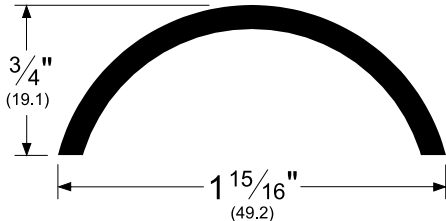

Architectural Door Accessories

ASSA ABLOY

Pemko Modular Ramps: Modular Ramp Threshold Assemblies-Variables

The global leader in
door opening solutions

RAMP7_

AVAILABLE FINISHES: **A, AK**
WIDTH: **1-15/16" (49.2 mm)**
HEIGHT: **3/4" (19.1 mm)**