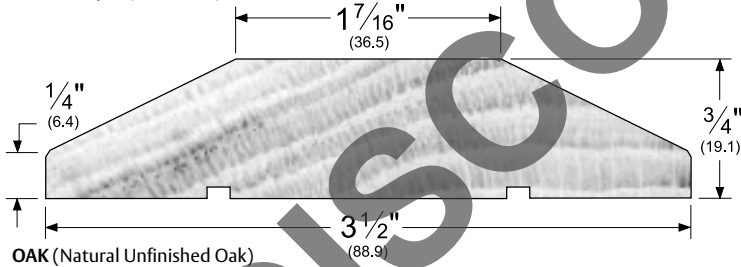

Architectural Door Accessories

ASSA ABLOY

Pemko Residential Thresholds: Oak Thresholds

The global leader in
door opening solutions

218OAK

AVAILABLE FINISHES: **OAK**

AVAILABLE LENGTHS: **36", 72"**

TOP WIDTH: **1-7/16" (36.5 mm)**

BOTTOM WIDTH: **3-1/2" (88.9 mm)**

HEIGHT: **3/4" (19.1 mm)**

TITLE:
PREPARED FOR:
PREPARED BY:
DATE:
COMMENTS: