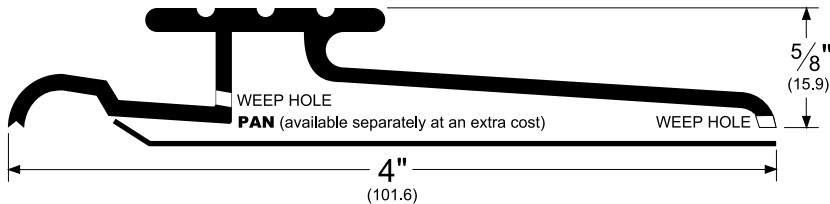

Architectural Door Accessories

ASSA ABLOY

Pemko Residential Thresholds: Interlocking Thresholds - Water Return

The global leader in
door opening solutions

142_

AVAILABLE FINISHES: A, D, G

WIDTH: 4" (101.6 mm)

HEIGHT: 5/8" (15.9 mm)

A (Mill Finish Aluminum)

D (Dark Bronze Anodized Aluminum)

G (Gold Anodized Aluminum)

TITLE:
PREPARED FOR:
PREPARED BY:
DATE:
COMMENTS: