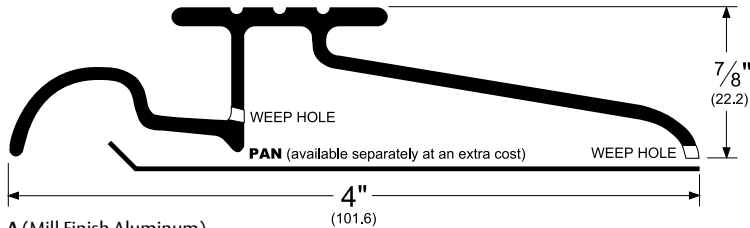

Architectural Door Accessories

ASSA ABLOY

Pemko Residential Thresholds: Interlocking Thresholds - Water Return

The global leader in
door opening solutions

145_

AVAILABLE FINISHES: **A, B, BDG, D, G, PW, SN**

WIDTH: **4" (101.6 mm)**

HEIGHT: **7/8" (22.2 mm)**

A (Mill Finish Aluminum)

B (Mill Finish Extruded Bronze [Brass])

BDG (Bright Dip Gold Anodized Aluminum)

D (Dark Bronze Anodized Aluminum)

G (Gold Anodized Aluminum)