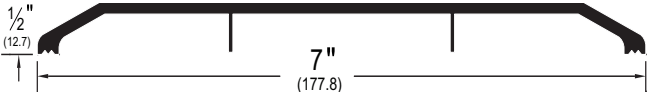

Architectural Door Accessories

ASSA ABLOY

Pemko Commercial Thresholds: Saddle Thresholds

The global leader in
door opening solutions

1547_

AVAILABLE FINISHES: A, D, G

WIDTH: 7" (177.8 mm)

HEIGHT: 1/2" (12.7 mm)

- A (Mill Finish Aluminum)
- D (Dark Bronze Anodized)
- G (Gold Anodized)

TITLE:
PREPARED FOR:
PREPARED BY:
DATE:
COMMENTS: