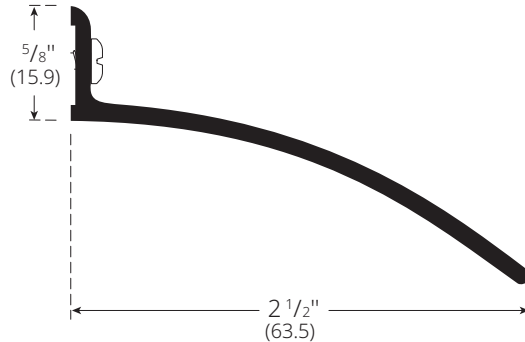

PEMKO DOOR BOTTOMS

Door Top Weatherstrip

Experience a safer
and more open world

346_

AVAILABLE FINISHES:
C, D, G, WSP

WIDTH:
2 1/2" (63.5 mm)

HEIGHT:
5/8" (15.9 mm)

- C** (Clear Anodized Aluminum)
- D** (Dark Bronze Anodized Aluminum)
- G** (Gold Powder Coated Aluminum)
- WSP** (White Suede Powder Coat)